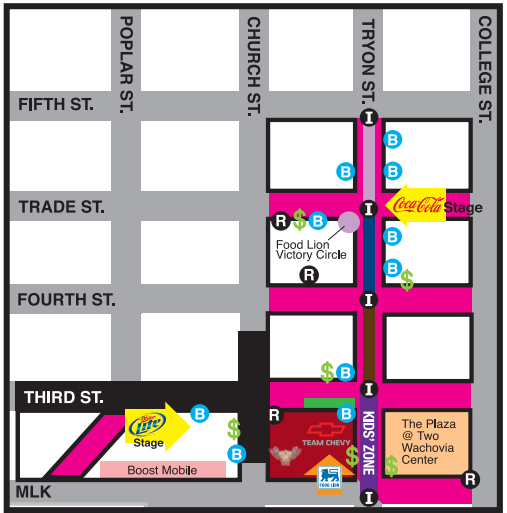

# 2010 EVENT MAP

Bank of America  
BFG Communications  
Clorox  
Combos  
DRIVE4COPD  
Miller/Coors Porta Potty  
M&M's

Clear  
Coke  
Coke Zero  
DRIVE4COPD  
Great Vacation Destinations  
Jeremiah Weed | Sweet Tea  
Kraft  
Redman  
Weinermobile  
WBTv

ABF U Pack  
Blue Bunny  
Charlotte Observer  
DRIVE4COPD  
Dentyne  
GEICO  
Great Clips  
Grizzly  
Hefty  
Hellmann's Mayonnaise  
Kellogg's  
Nascar Illustrated  
Nestle  
Olde English District  
Providence Family Chiropractic  
Racing 2 Cure  
Redman  
Stride  
The Bench Studios  
Turkey Hill  
US Army  
Vacation Village Resorts

Chevy  
Food Lion Cooking Stage  
Lunchables  
M&M's Most Colorful Fan  
NC Lottery  
Pantene  
SPEED  
Verizon

Cavalia  
Charlotte Knights  
Great Clips  
Kannapolis Intimidators  
Radio Disney  
WLYT 102.9  
Southern Sports Journal  
UNCC  
Victory Lane Karting

DRIVE4COPD  
Paralyzed Veterans  
Reynolds  
Velveeta Shells and Cheese  
Wheaties FUEL

OPEN STREETS	MUSIC STAGE	RESTROOM
CLOSED STREETS	EVENT STAGE	BEVERAGE
CLOSED STREETS 6:30 PM- 6 AM	FOOD COURT	INFO BOOTH
		ATM